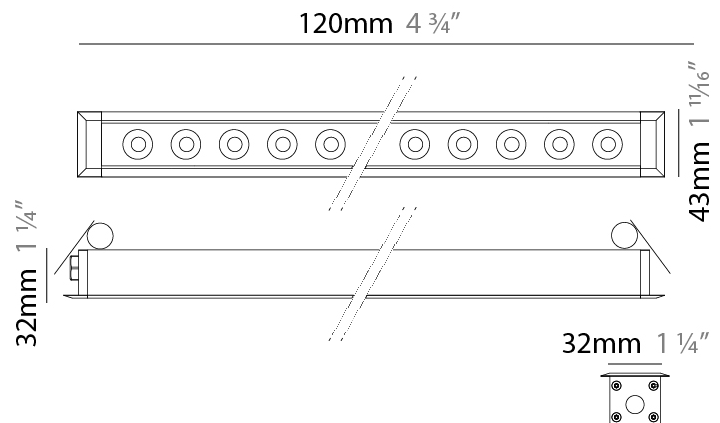

E9Q111-

base number	Finish Options	Lens Options

1. To build a product code in our configurator select the specify button on the base model # product page
2. To build a manual product code on this datasheet choose from the options listed below in blue font and add the suffix to the base model #

GENERAL

Series: Mini Corniche
Brand: Platek
Division: Exterior
Mounting Type: Recessed
Mounting Location: Ceiling
Subcategory: Downlight

PHYSICAL

Shape: Rectangle
Length (mm): 120
Length (in): 4 ¾
Width (mm): 43
Width (in): 1 ⅝
Height (mm): 32
Height (in): 1 ¼
Ceiling Thickness (mm): 2 - 13
Ceiling Thickness (in): 1/16 - 1/2
Light Distribution: Downlight
Installation Requirement: 36mm / 1 7/16" x 110mm / 4 5/16"
Diffuser: Clear tempered glass
Gasket: Gore-Tex valve to prevent condensation
Fixture Finish: BLK / WHI / GRY / COR / ANT / BRZ
Fixture Material: Extruded Aluminum

ELECTRICAL

Lamp Type: LED
Total Output Wattage (W): 6
Dimming: Bluetooth technology or DMX
Control Gear: DMX
Driver Included: No
Driver Location: Remote
Driver Type: Constant Current - Universal
Driver Class: Class 2
Input Voltage (V): 120 - 277
Constant Current (MA): 500

LED

Number of LEDs: 4
Color Temperature (°K): RGBW
CRI: >80 CRI
Lamp Life (hrs): 60000
Special LEDs offerings: RGBW

OPTICAL

Optic°: 26 / 40 / ELL

RATINGS AND CERTIFICATIONS

Certified By: Certified for North American Standards
IP rating: IP65
IK Rating: IK07
Bug Rating: B1 U0 G0